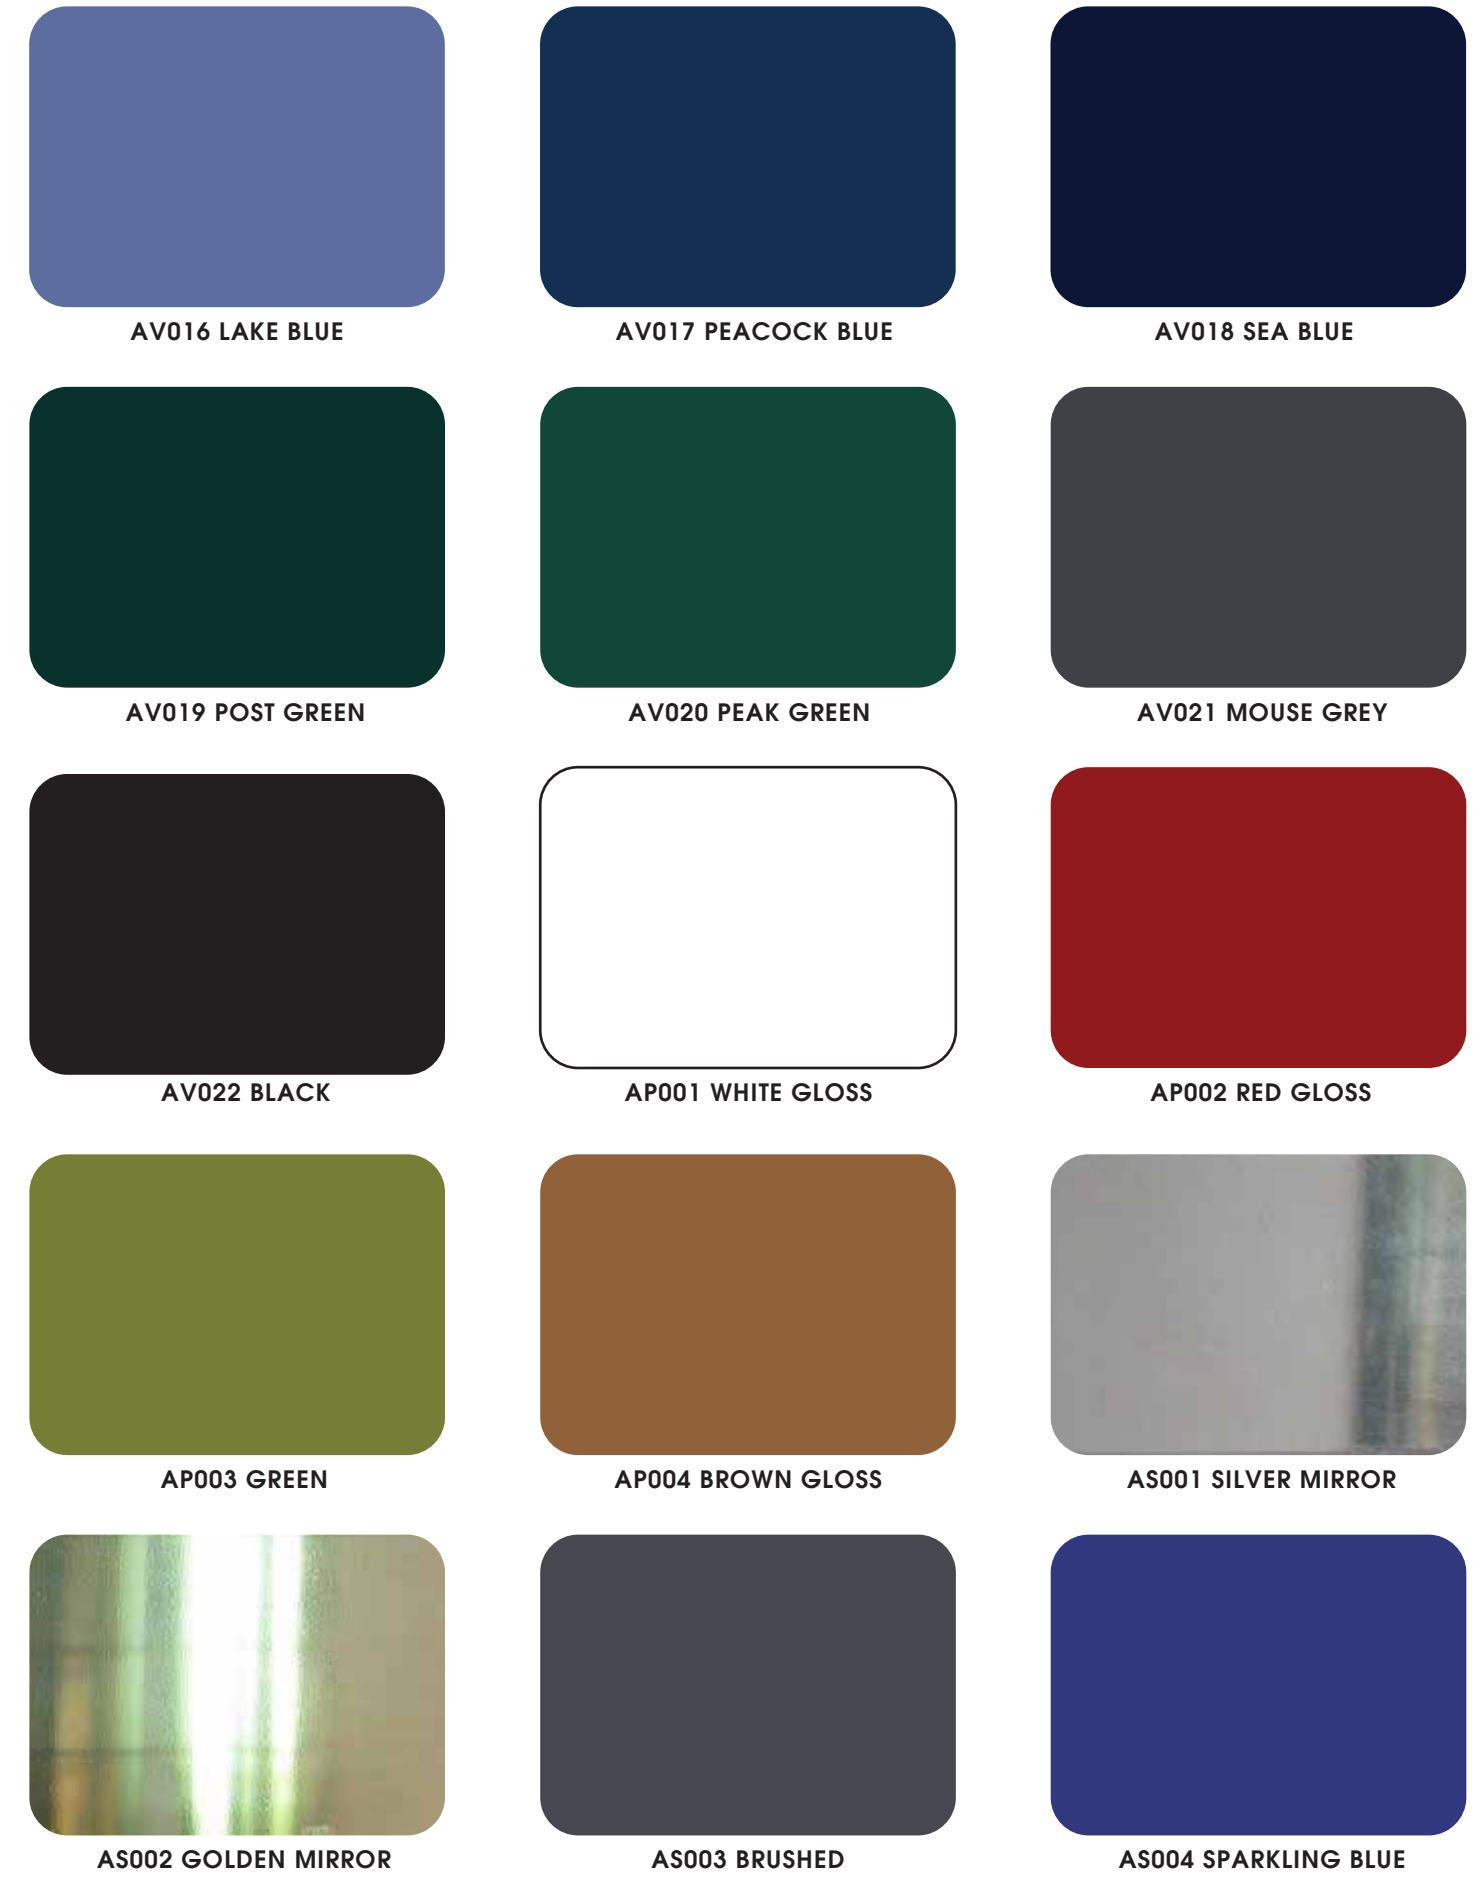

COLOR CHART

ALUMETALEC EVO ALUMINIUM COMPOSITE PANEL

ALUMETALEC EVO ALUMINIUM COMPOSITE PANEL

FLAT SIZE: (width 22cm x 3) + (bind 1cm x 2)
(height 28.5cm x 3)

----- Folding